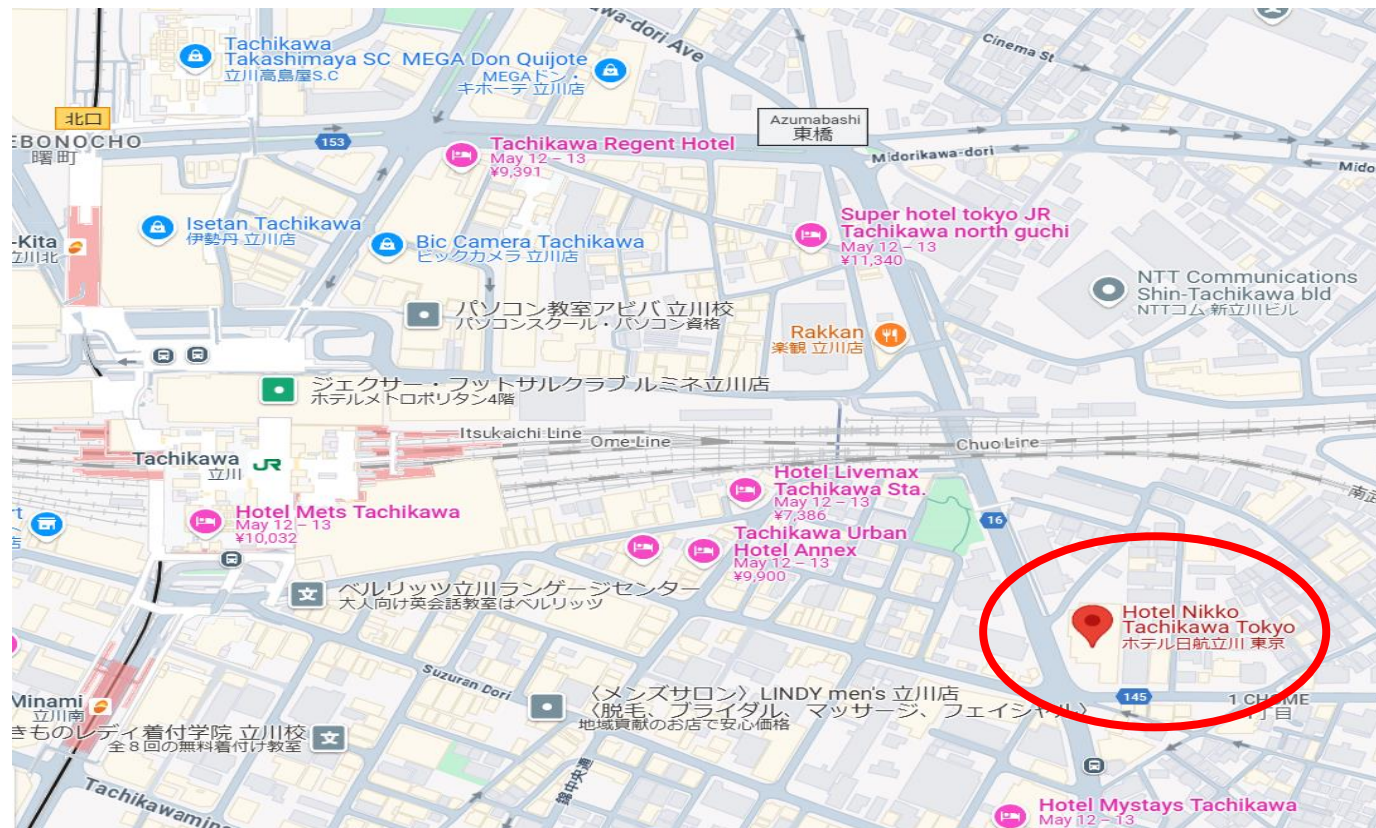

# hotel nikko tachikawa tokyo

Hotel nikko tachikawatokyo located the core city of west side , Tokyo. The hotel has relaxing atmosphere.It is easy to access to shopping area and eating out.

Address: 1-12-1 Nishiki-cho, Tachikawa City Tokyo 190-0022 Japan

## ■ Check in :14:00

Check out:11:00

## ■ Access to Venue (30 mins)