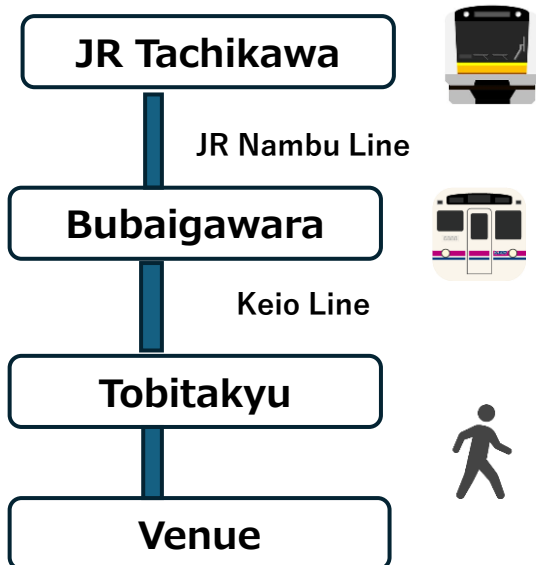

hotel nikko tachikawa tokyo

■ Room Charge(incl. Breakfast)

Moderate Twin : 9,850 JPY (for 3 people)

12,700 JPY (for 2 people)

Hollywood Twin : 11,200 JPY (for 2 people)

*the above rates are per person per night

■ Check in :14:00

Check out:11:00

■ Access to Venue (30 mins)

Facilities & Services

Business Center(PC/Printer)/Laundry Room/Wedding Salon/Beauty Salon/Dress Shop/Banquet · Meeting Rooms/Photo Studio and more.