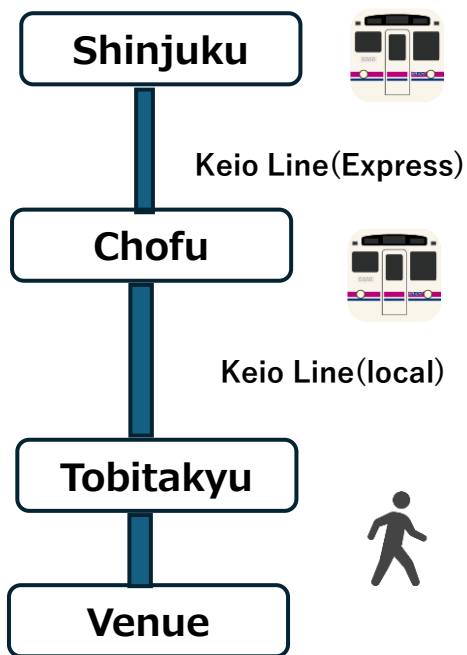

# KEIO PRESSO INN SHINJUKU

Keio Presso inn Shinjuku located in the Shinjuku area, which is a highly recommended place to stay. It offers good hospitality and services. They provide a comfortable stay in Tokyo.

Address: 3-4-5 Nishi-Shinjuku, Shinjuku City Tokyo 160-0023 Japan

# KEIO PRESSO INN SHINJUKU

- Room Charge(incl. Breakfast)  
Single room (1 bed) : 15,700 JPY  
\* breakfast : 1,500 JPY each

- Check-in / 15:00  
Check-out/ 10:00

- Access to Venue( 30 min )

## Access

A comfortable city stay, enjoy the views of the sophisticated skyscrapers.

- A ten-minute walk from the South Exit of JR Shinjuku Station
- An eight-minute walk from Exit A4 of Tochomae Subway Station